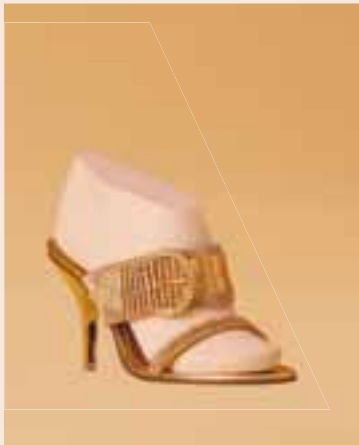

FL30 Reclining figure

FL50 Bra form

FL51 Brief form

FL31 Hand on hip reclining figure

FL58 Fichu on stand

FL32 Hand on thigh reclining figure

FL59 Hands (Sold as pair)

PRE01 Jewellery neck on brass octagonal base VSA26

FL60 Arms (Sold as pair)

VSA02 Brass bag stand

FL53 Low cut sandal foot

FL52 High cut sandal foot

FL61 Head on brass vintage base VSA21

FL62 Gesso finish swimwear form on medium brass vintage base VSA32

FL54 3/4 body form on brass vintage round base BAM04

FL55 Hand on hip 3/4 body form on brass dressmakers base BAM01

HAR16 Straight leg

HAR17 Posed leg