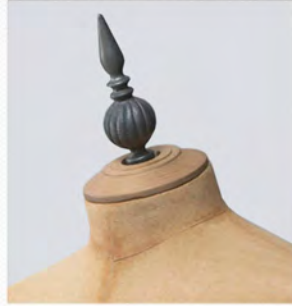

proportion > london

NECKCAPS AND BASES

pinecone neck

vintage neck

metal ring neck

french neck/finial

*antique neck
and finial*

hexagon neck

*metal neckcap/
acorn finial*

metal neck cap

pleasant hill neck

scroll neck cap

*fabric covered
closed neck*

wooden flat neck

all neckcaps shown can be manufactured in a variety of finishes.

proportion > london

NECKCAPS AND BASES

hexagon base

london base

georgian base

simple square base

tricorn base

scroll base

wooden oblong base