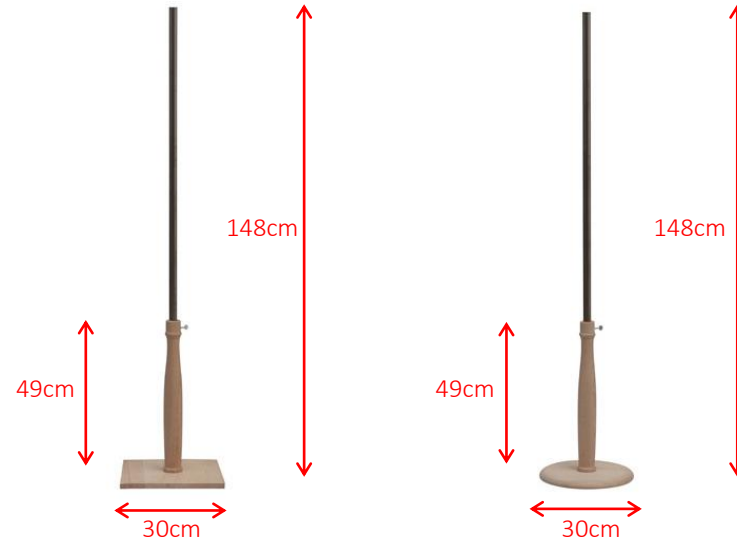

- 30cm square baseplate
- Shiny chrome plated metal
- Delivered assembled

**£45**

**BAM14**

- 30cm diameter baseplate
- Shiny chrome plated metal
- Delivered assembled

**£45**

**MEASUREMENTS cm**

**MALE BUST FORM**

Chest: 92cm / 36"  
Waist: 81cm / 32"  
Hip: 98cm / 38 ½"  
Height: bust with head 91cm / 36"  
Height: bust headless 75cm / 29 ½"

**FEMALE BUST FORM**

Bust: 85cm / 33 ½"  
Waist: 61cm / 24"  
Hip: 90cm / 35 ½"  
Height: bust with head 95cm / 37"  
Height: bust headless 78cm / 31"

**BASE DIMENSIONS**

S T U D I O  
by  
P R O P O R T I O N  
L O N D O N