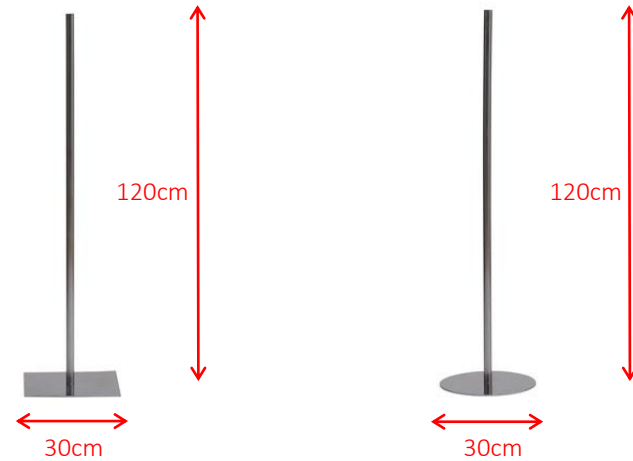

MEASUREMENTS cm

MALE BUST FORM

Chest: 92cm / 36"
Waist: 81cm / 32"
Hip: 98cm / 38 ½"
Height: bust with head 91cm / 36"
Height: bust headless 75cm / 29 ½"

FEMALE BUST FORM

Bust: 85cm / 33 ½"
Waist: 61cm / 24"
Hip: 90cm / 35 ½"
Height: bust with head 95cm / 37"
Height: bust headless 78cm / 31"

DELIVERY COSTS

Delivery costs are subject to location and quantity.
Please ask for a quote at point of order.

STUDIO ORDERLINE

Telephone:
+44 (0) 207 749 1300

Phonelines open:
Monday to Friday 9am – 5.30pm

e mail: info@proportion.london
Website: www.proportion.london

PRODUCT VARIATION

All product is available only as shown on previous pages. We are unable to customize size, shape, colour or materials.

BASE DIMENSIONS